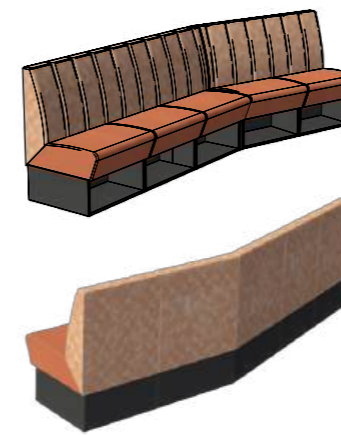

Aro Angle

Aro Angle - 3 seat

Aro Angle - 4 seat

Aro Angle - 5 seat