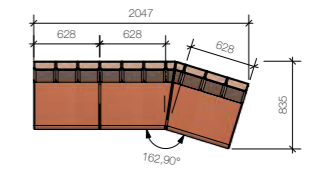

Pins Bremen - Bremen

ARO SERIES

The modular Aro series sofas come in various sizes and styles, ranging from 3 to 5-seat straight designs to corner sofas, ensuring optimal space utilization in your bowling area. Optional features include a charging station with USB-A and/or C ports, along with dedicated compartments for extra shoes and balls, making it the ultimate choice for your interior.

Aro Angle

Aro Angle - 3 seat

Aro Angle - 4 seat

Aro Angle - 5 seat

Aro Straight

Aro Straight - 3 seat

Aro Straight - 4 seat

Aro Straight - 5 seat