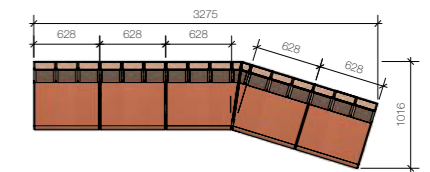

Aro Angle

Aro Angle - 3 seat

Aro Angle - 4 seat

Aro Angle - 5 seat

Aro Straight

Aro Straight - 3 seat

Aro Straight - 4 seat

Aro Straight - 5 seat

Aro The "Y"

Aro The "Y" - 3 seat

Aro The "Y" - 4 seat

Aro The "Y" - 5 seat

Aro The "Y" - Closed

Aro The "Y" - Open

Charging stations

Charge your device effortlessly and stay connected at all times. Choose from four different modules to seamlessly integrate into a table or tabletop like the Aro, offering both wireless charging and plug-in options. Guests can benefit from charging via USB or USB-C, ensuring convenience and compatibility for all devices. Enhance the guest experience in your bowling centre, restaurant, bar or lobby.