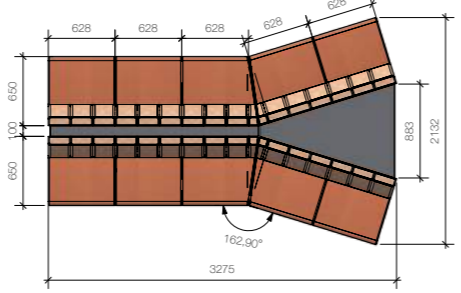

Aro Angle

Aro Angle - 3 seat

Aro Angle - 4 seat

Aro Angle - 5 seat

Aro Straight

Aro Straight - 3 seat

Aro Straight - 4 seat

Aro Straight - 5 seat

Aro The "Y"

Aro The "Y" - 3 seat

Aro The "Y" - 4 seat

Aro The "Y" - 5 seat

Aro The "Y" - Closed

Aro The "Y" - Open

Charging stations

Charge your device effortlessly and stay connected at all times. Choose from four different modules to seamlessly integrate into a table or tabletop like the Aro, offering both wireless charging and plug-in options. Guests can benefit from charging via USB or USB-C, ensuring convenience and compatibility for all devices. Enhance the guest experience in your bowling centre, restaurant, bar or lobby.