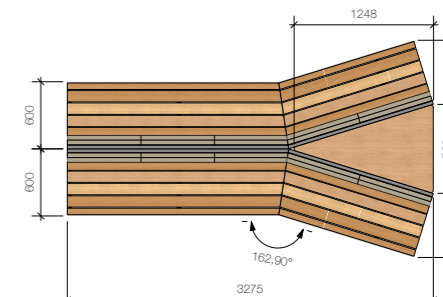

Felo The "Y" with table - 5 seat