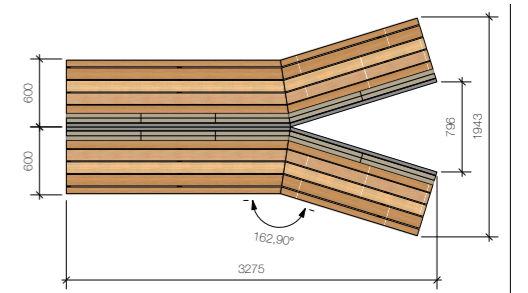

Felo Straight - 5 seat

ZERO55 - Apeldoorn

ZERO55 - Apeldoorn

Felo The "Y"

Felo The "Y" - 3 seat

Felo The "Y" - 4 seat

Felo The "Y" - 5 seat

Felo The "Y" - with table