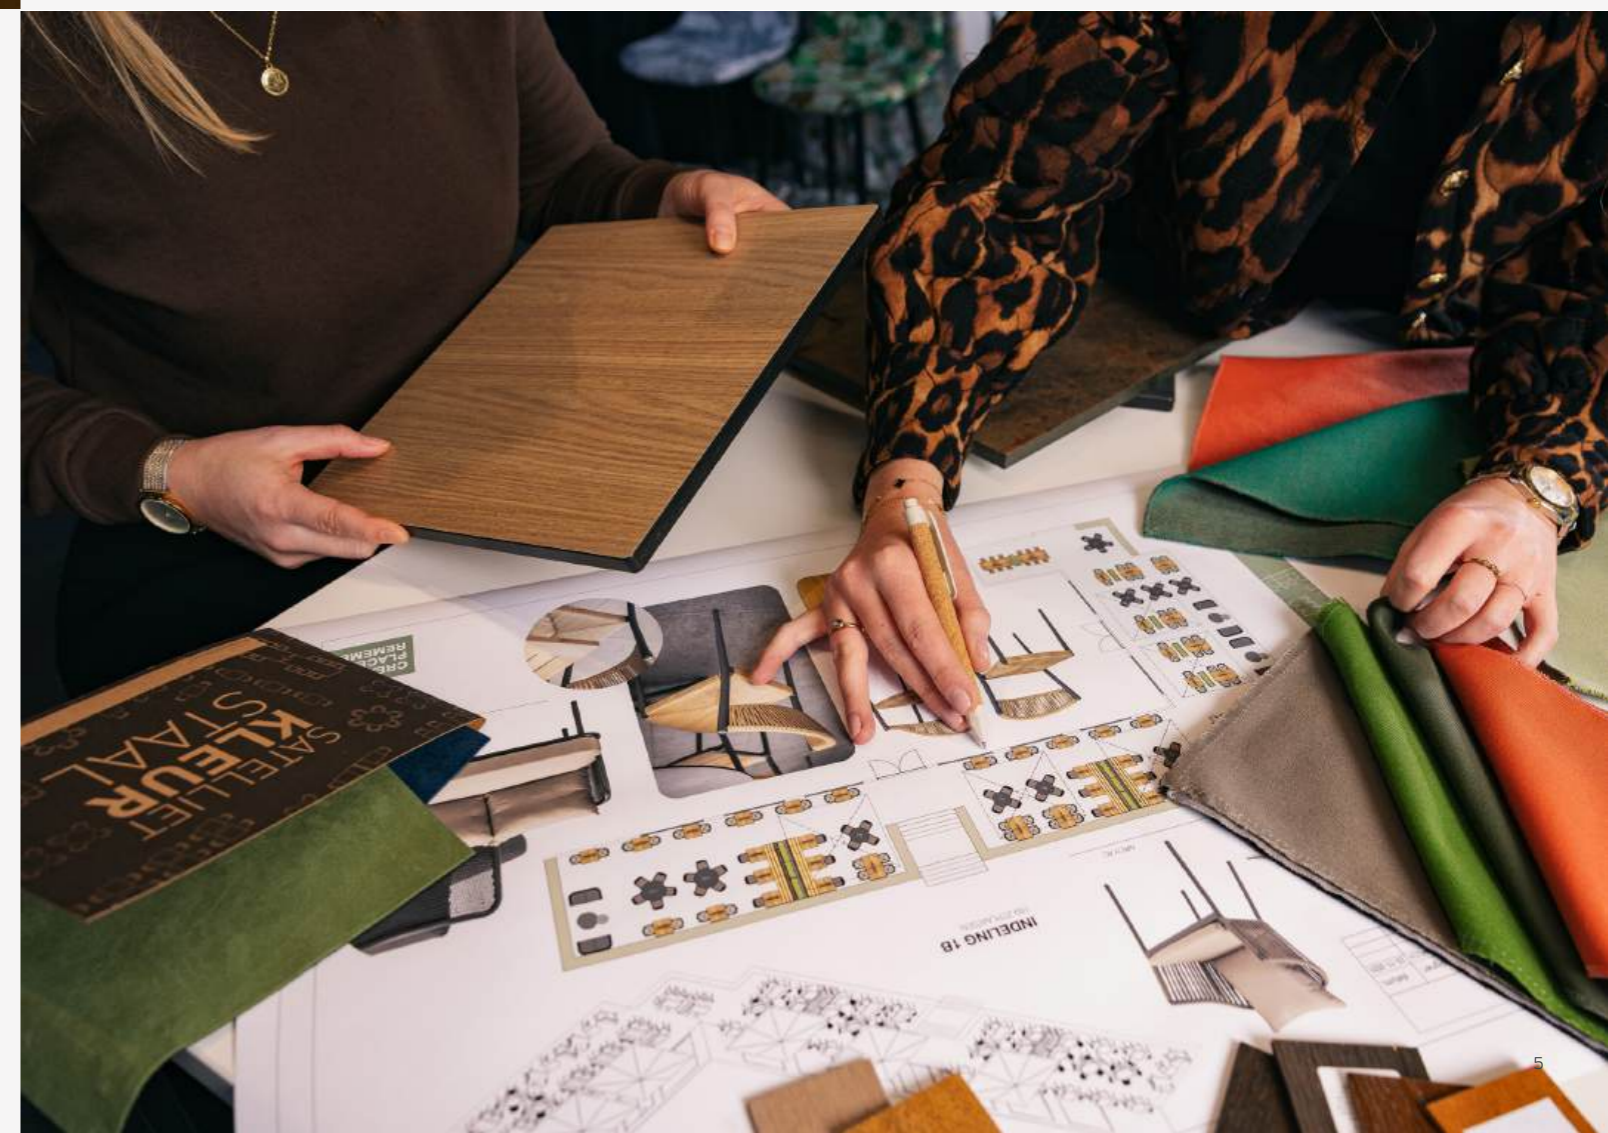

Sustainability

Sustainability is Satelliet's top priority and their ambitions are well known. They strive wholeheartedly, confidently and unwaveringly to become the most sustainable hospitality supplier in Europe by the year 2030