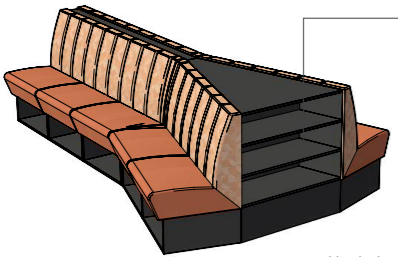

Aro The "Y"

Aro The "Y" - 3 seat

Aro The "Y" - 4 seat

Aro The "Y" - 5 seat

Aro The "Y" - Closed

Aro The "Y" - Open

Charging stations

Charge your device effortlessly and stay connected at all times. Choose from four different modules to seamlessly integrate into a table or tabletop like the Aro, offering both wireless charging and plug-in options. Guests can benefit from charging via USB or USB-C, ensuring convenience and compatibility for all devices. Enhance the guest experience in your bowling centre, restaurant, bar or lobby.