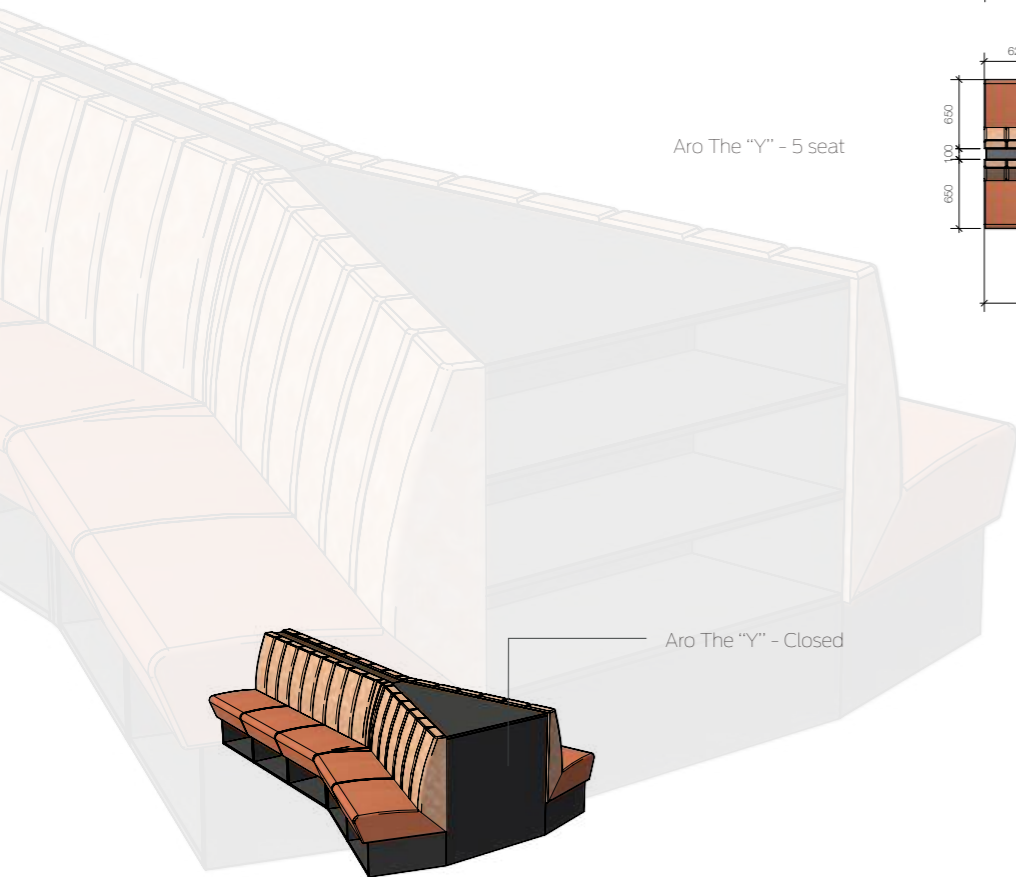

Pins Bremen - Bremen

ARO SERIES

The modular Aro series sofas come in various sizes and styles, ranging from 3 to 5-seat straight designs to corner sofas, ensuring optimal space utilization in your bowling area. Optional features include a charging station with USB-A and/or C ports, along with dedicated compartments for extra shoes and balls, making it the ultimate choice for your interior.

Aro Angle

Aro Angle - 3 seat

Aro Angle - 4 seat

Aro Angle - 5 seat

Aro Straight

Aro Straight - 3 seat

Aro Straight - 4 seat

Aro Straight - 5 seat

Aro The "Y"

Aro The "Y" - 3 seat

Aro The "Y" - 4 seat

Aro The "Y" - 5 seat

Aro The "Y" - Closed

Aro The "Y" - Open

Charging stations

Charge your device effortlessly and stay connected at all times. Choose from four different modules to seamlessly integrate into a table or tabletop like the Aro, offering both wireless charging and plug-in options. Guests can benefit from charging via USB or USB-C, ensuring convenience and compatibility for all devices. Enhance the guest experience in your bowling centre, restaurant, bar or lobby.