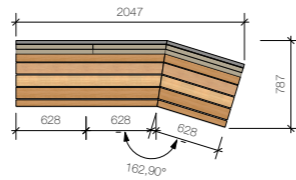

Felo Angle - 4 seat