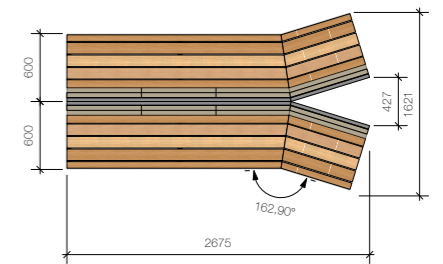

Felo Straight - 5 seat

ZERO55 - Apeldoorn

ZERO55 - Apeldoorn

Felo The "Y"

Felo The "Y" - 3 seat

Felo The "Y" - 4 seat

Felo The "Y" - 5 seat

Felo The "Y" - with table