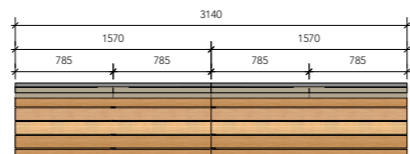

Felo Straight - 5 seat

ZERO55 - Apeldoorn

ZERO55 - Apeldoorn

Felo The "Y"

Felo The "Y" - 3 seat

Felo The "Y" - 4 seat

Felo The "Y" - 5 seat

Felo The "Y" - with table