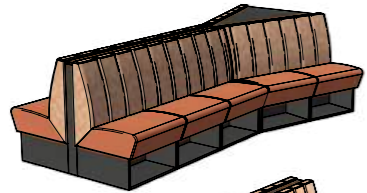

Pins Bremen - Bremen

ARO SERIES

The modular Aro series sofas come in various sizes and styles, ranging from 3 to 5-seat straight designs to corner sofas, ensuring optimal space utilization in your bowling area. Optional features include a charging station with USB-A and/or C ports, along with dedicated compartments for extra shoes and balls, making it the ultimate choice for your interior.

Aro Angle

Aro Angle - 3 seat

Aro Angle - 4 seat

Aro Angle - 5 seat

Aro Straight

Aro Straight - 3 seat

Aro Straight - 4 seat

Aro Straight - 5 seat

Aro The "Y"

Aro The "Y" - 3 seat

Aro The "Y" - 4 seat

Aro The "Y" - 5 seat

Aro The "Y" - Closed

Aro The "Y" - Open

Charging stations

Charge your device effortlessly and stay connected at all times. Choose from four different modules to seamlessly integrate into a table or tabletop like the Aro, offering both wireless charging and plug-in options. Guests can benefit from charging via USB or USB-C, ensuring convenience and compatibility for all devices. Enhance the guest experience in your bowling centre, restaurant, bar or lobby.