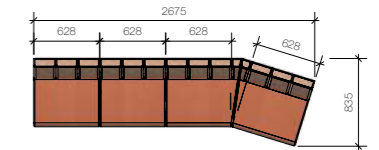

Pins Bremen - Bremen

ARO SERIES

The modular Aro series sofas come in various sizes and styles, ranging from 3 to 5-seat straight designs to corner sofas, ensuring optimal space utilization in your bowling area. Optional features include a charging station with USB-A and/or C ports, along with dedicated compartments for extra shoes and balls, making it the ultimate choice for your interior.

Aro Angle

Aro Angle - 3 seat

Aro Angle - 4 seat

Aro Angle - 5 seat

Aro Straight

Aro Straight - 3 seat

Aro Straight - 4 seat

Aro Straight - 5 seat