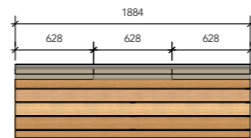

Frame: Steel
Seat: Vintage oak wood
Back: Upholstered

Felo Angle

Felo Angle - 3 seat

Felo Angle - 4 seat

Felo Angle - 5 seat

Felo Straight

Felo Straight - 3 seat

Felo Straight - 4 seat

Felo Straight - 5 seat

ZERO55 - Apeldoorn

ZERO55 - Apeldoorn

Felo The "Y"

Felo The "Y" - 3 seat

Felo The "Y" - 4 seat

Felo The "Y" - 5 seat

Felo The "Y" - with table