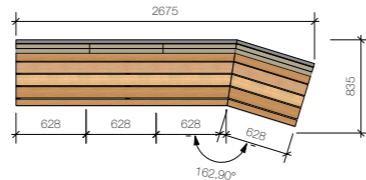

Frame: Steel
Seat: Vintage oak wood
Back: Upholstered

Felo Angle

Felo Angle - 3 seat

Felo Angle - 4 seat

Felo Angle - 5 seat

Felo Straight

Felo Straight - 3 seat

Felo Straight - 4 seat

Felo Straight - 5 seat

ZERO55 - Apeldoorn

ZERO55 - Apeldoorn

Felo The "Y"

Felo The "Y" - 3 seat

Felo The "Y" - 4 seat

Felo The "Y" - 5 seat

Felo The "Y" - with table