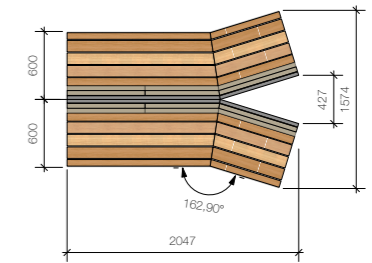

Felo Straight - 5 seat

ZERO55 - Apeldoorn

ZERO55 - Apeldoorn

Felo The "Y"

Felo The "Y" - 3 seat

Felo The "Y" - 4 seat

Felo The "Y" - 5 seat

Felo The "Y" - with table