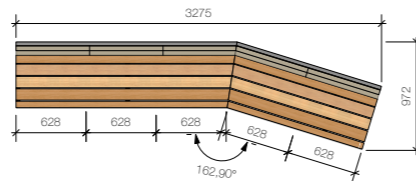

Frame: Steel
Seat: Vintage oak wood
Back: Upholstered

Felo Angle

Felo Angle - 3 seat

Felo Angle - 4 seat

Felo Angle - 5 seat

Felo Straight

Felo Straight - 3 seat

Felo Straight - 4 seat

Felo Straight - 5 seat

ZERO55 - Apeldoorn

ZERO55 - Apeldoorn

Felo The "Y"

Felo The "Y" - 3 seat

Felo The "Y" - 4 seat

Felo The "Y" - 5 seat

Felo The "Y" - with table