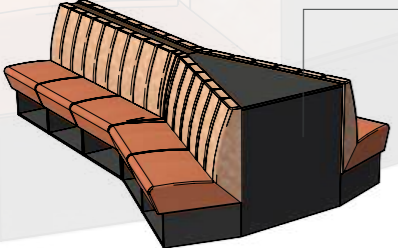

Aro The "Y"

Aro The "Y" - 3 seat

Aro The "Y" - 4 seat

Aro The "Y" - 5 seat

Aro The "Y" - Closed

Aro The "Y" - Open

Charging stations

Charge your device effortlessly and stay connected at all times. Choose from four different modules to seamlessly integrate into a table or tabletop like the Aro, offering both wireless charging and plug-in options. Guests can benefit from charging via USB or USB-C, ensuring convenience and compatibility for all devices. Enhance the guest experience in your bowling centre, restaurant, bar or lobby.