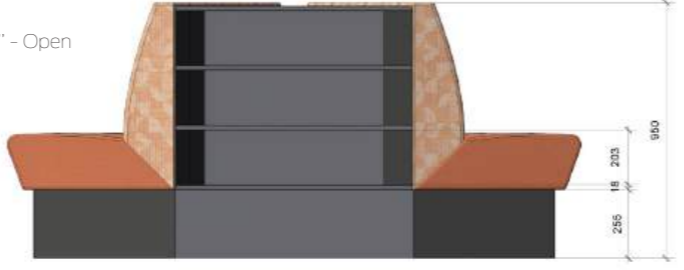

Aro Angle

Aro Angle - 3 seat

Aro Angle - 4 seat

Aro Angle - 5 seat

Aro Straight

Aro Straight - 3 seat

Aro Straight - 4 seat

Aro Straight - 5 seat

Aro The "Y"

Aro The "Y" - 3 seat

Aro The "Y" - 4 seat

Aro The "Y" - 5 seat

Aro The "Y" - Closed

Aro The "Y" - Open

Charging stations

Charge your device effortlessly and stay connected at all times. Choose from four different modules to seamlessly integrate into a table or tabletop like the Aro, offering both wireless charging and plug-in options. Guests can benefit from charging via USB or USB-C, ensuring convenience and compatibility for all devices. Enhance the guest experience in your bowling centre, restaurant, bar or lobby.