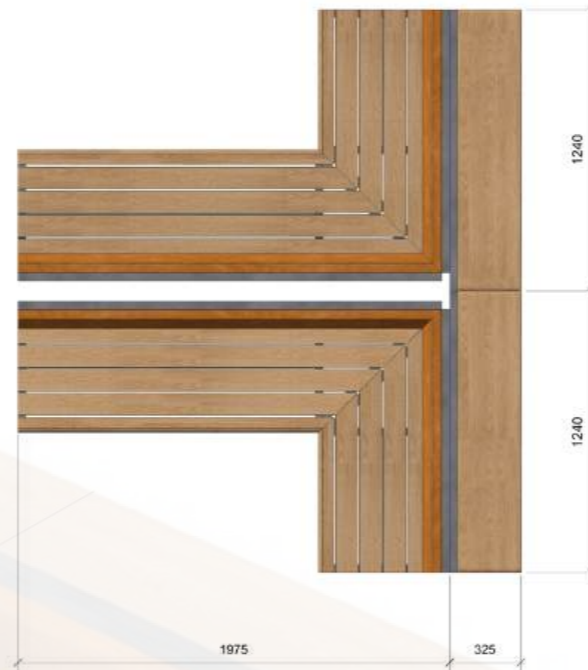

FELO CORNER BENCH & BALL RACK

The Felo Corner Bench & Ball Rack provides everything you need, whilst taking up limited space. The modern look of this series combined with the well thought through shaping, gives your guests all of the comfort and efficiency they need while playing the game.

Felo Corner bench