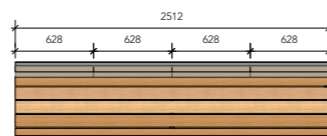

Frame: Steel
Seat: Vintage oak wood
Back: Upholstered

Felo Angle

Felo Angle - 3 seat

Felo Angle - 4 seat

Felo Angle - 5 seat

Felo Straight

Felo Straight - 3 seat

Felo Straight - 4 seat

Felo Straight - 5 seat

ZERO55 - Apeldoorn

ZERO55 - Apeldoorn

Felo The "Y"

Felo The "Y" - 3 seat

Felo The "Y" - 4 seat

Felo The "Y" - 5 seat

Felo The "Y" - with table