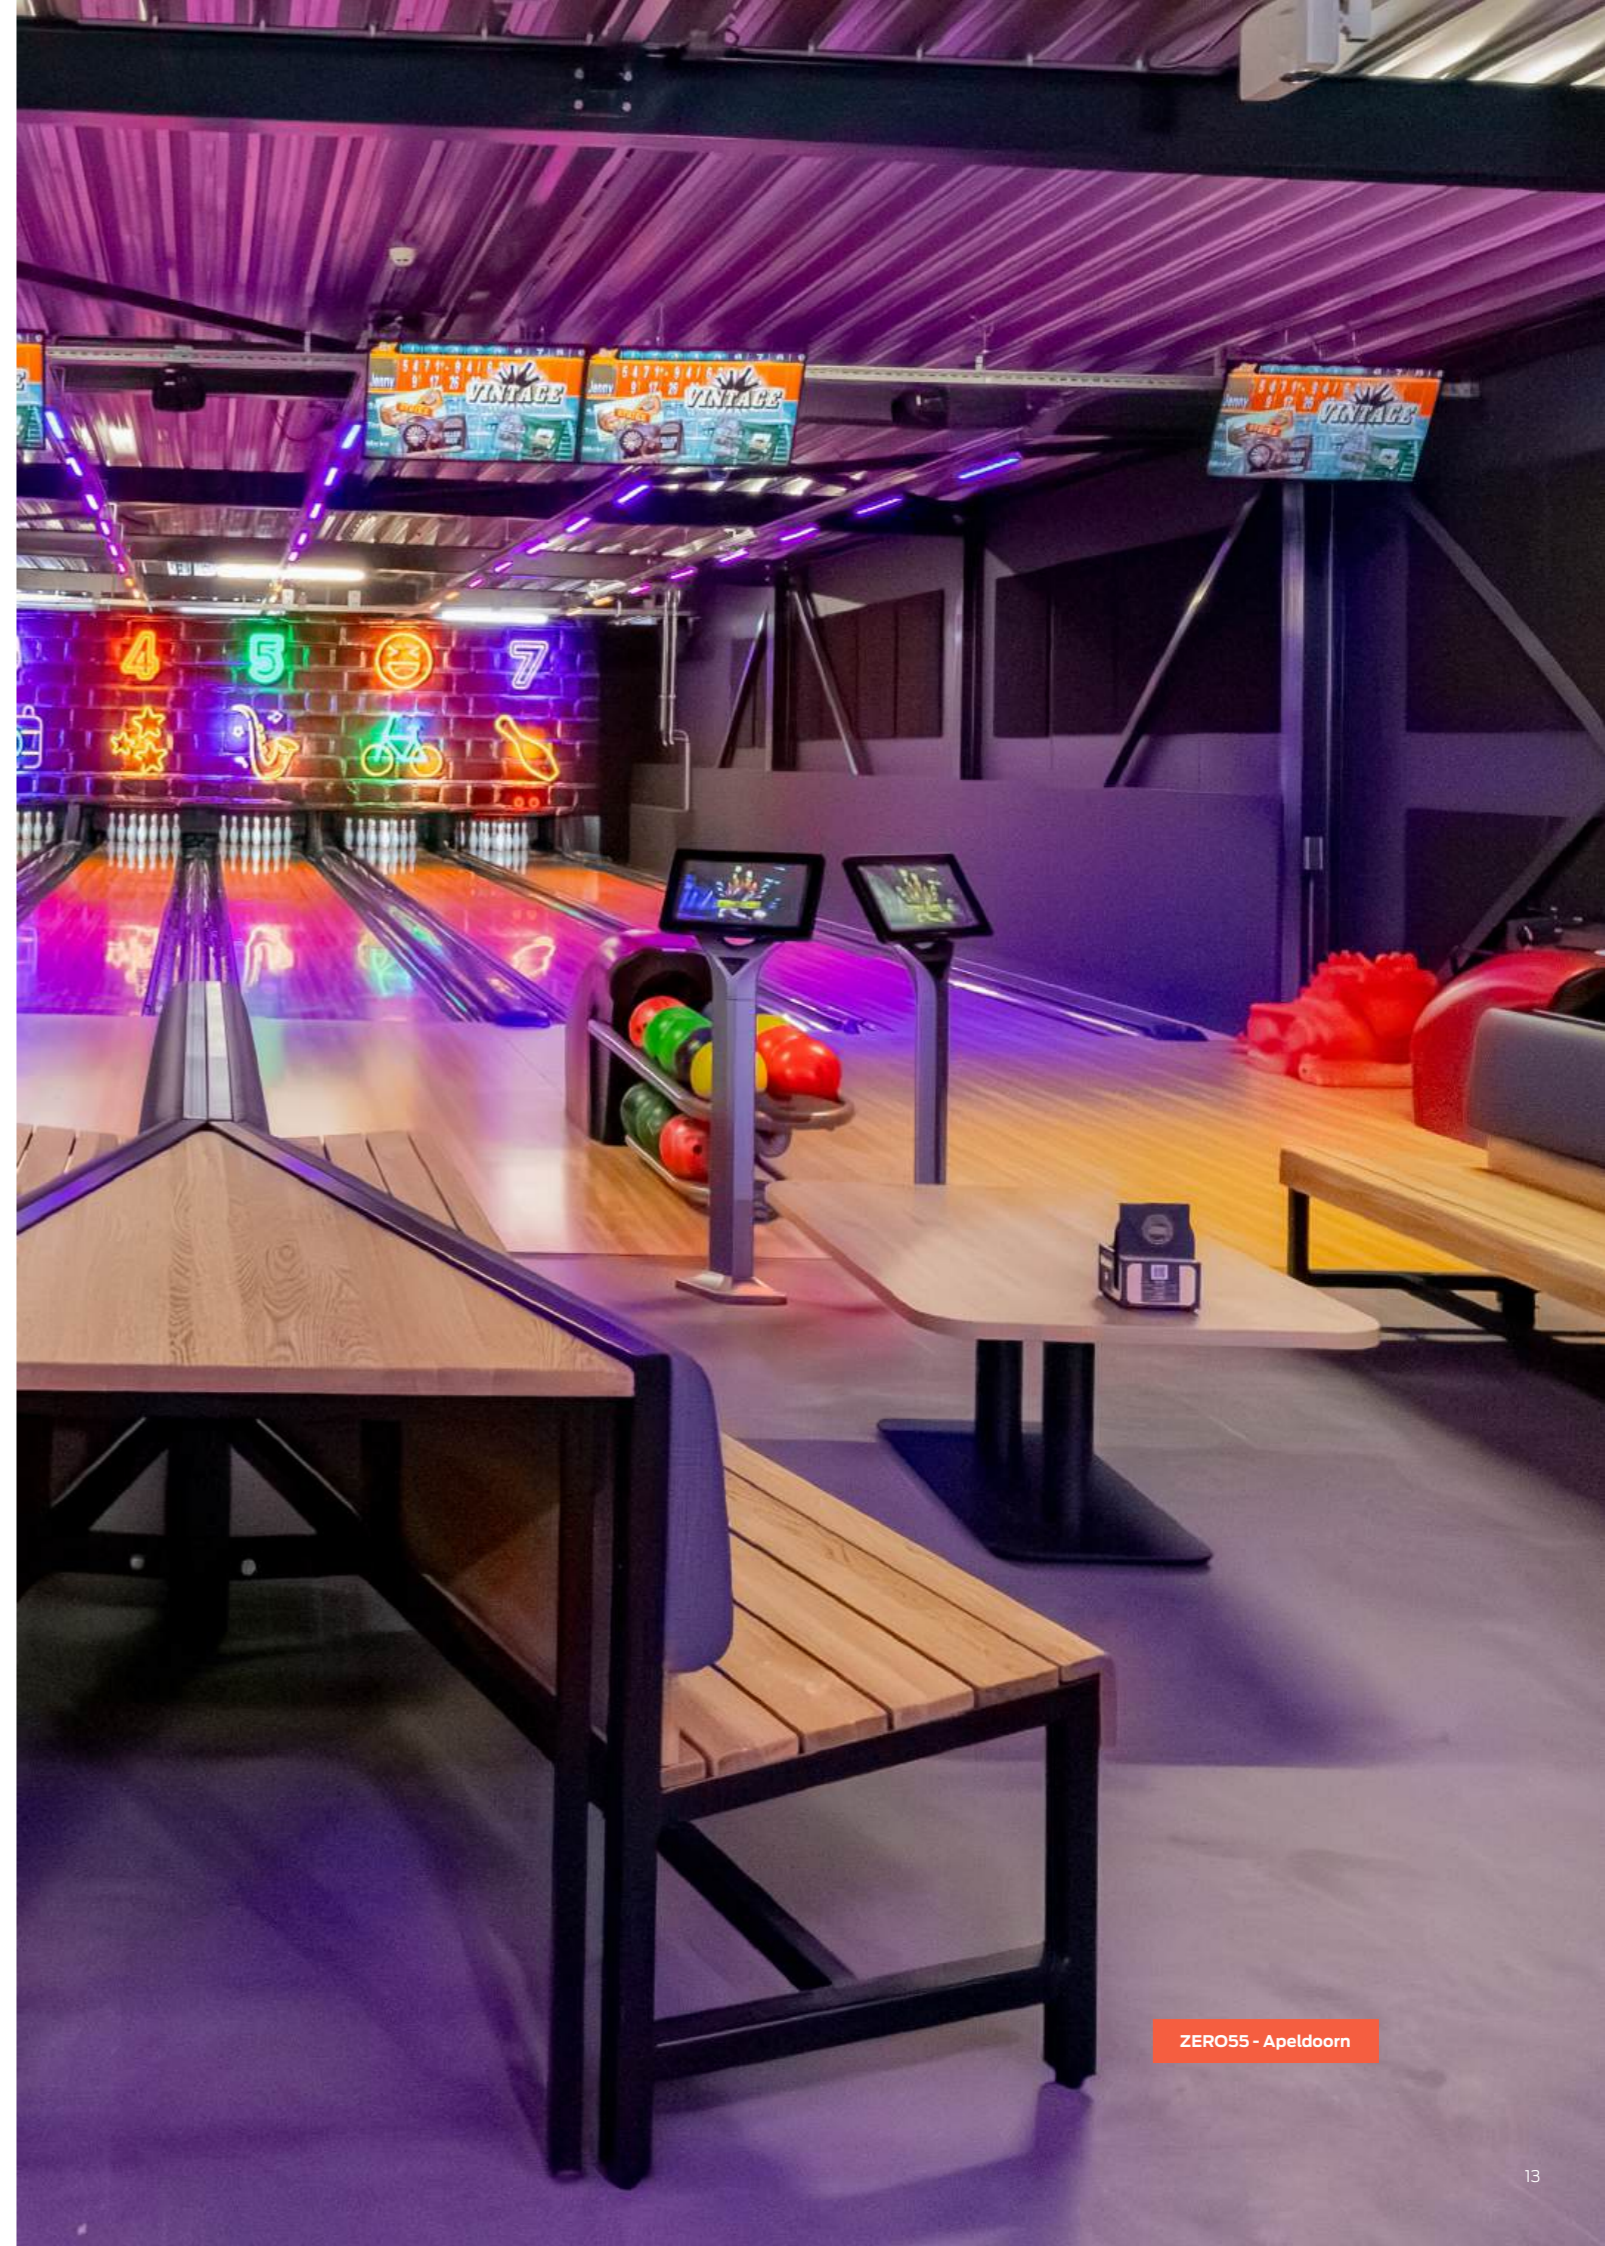

FELO SERIES

Felo series sofas offer versatility in both size and style, from 3 to 5-seat straight models to spacious corner sofas, designed to make the most of your bowling area. This series is distinguished by its vintage oak wood seating surface paired with a comfortable upholstered backrest. The look is completed with a minimalist black steel frame, blending durability with modern elegance - perfect for creating a unique and inviting atmosphere..

Frame: Steel
Seat: Vintage oak wood
Back: Upholstered

Felo Angle

Felo Angle - 3 seat

Felo Angle - 4 seat

Felo Angle - 5 seat

Felo Straight

Felo Straight - 3 seat

Felo Straight - 4 seat

Felo Straight - 5 seat

ZERO55 - Apeldoorn