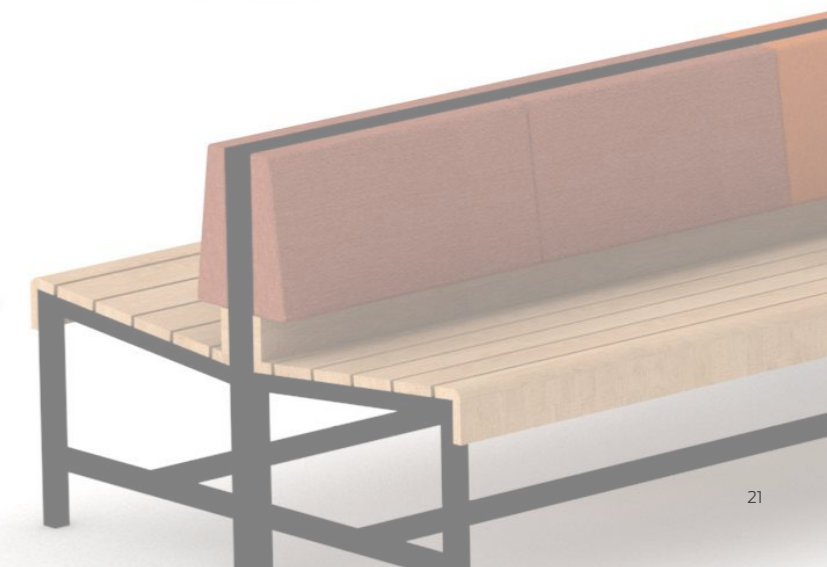

Pins Bremen - Bremen

ARO SERIES

The modular Aro series sofas come in various sizes and styles, ranging from 3 to 5-seat straight designs to corner sofas, ensuring optimal space utilization in your bowling area. Optional features include a charging station with USB-A and/or C ports, along with dedicated compartments for extra shoes and balls, making it the ultimate choice for your interior.