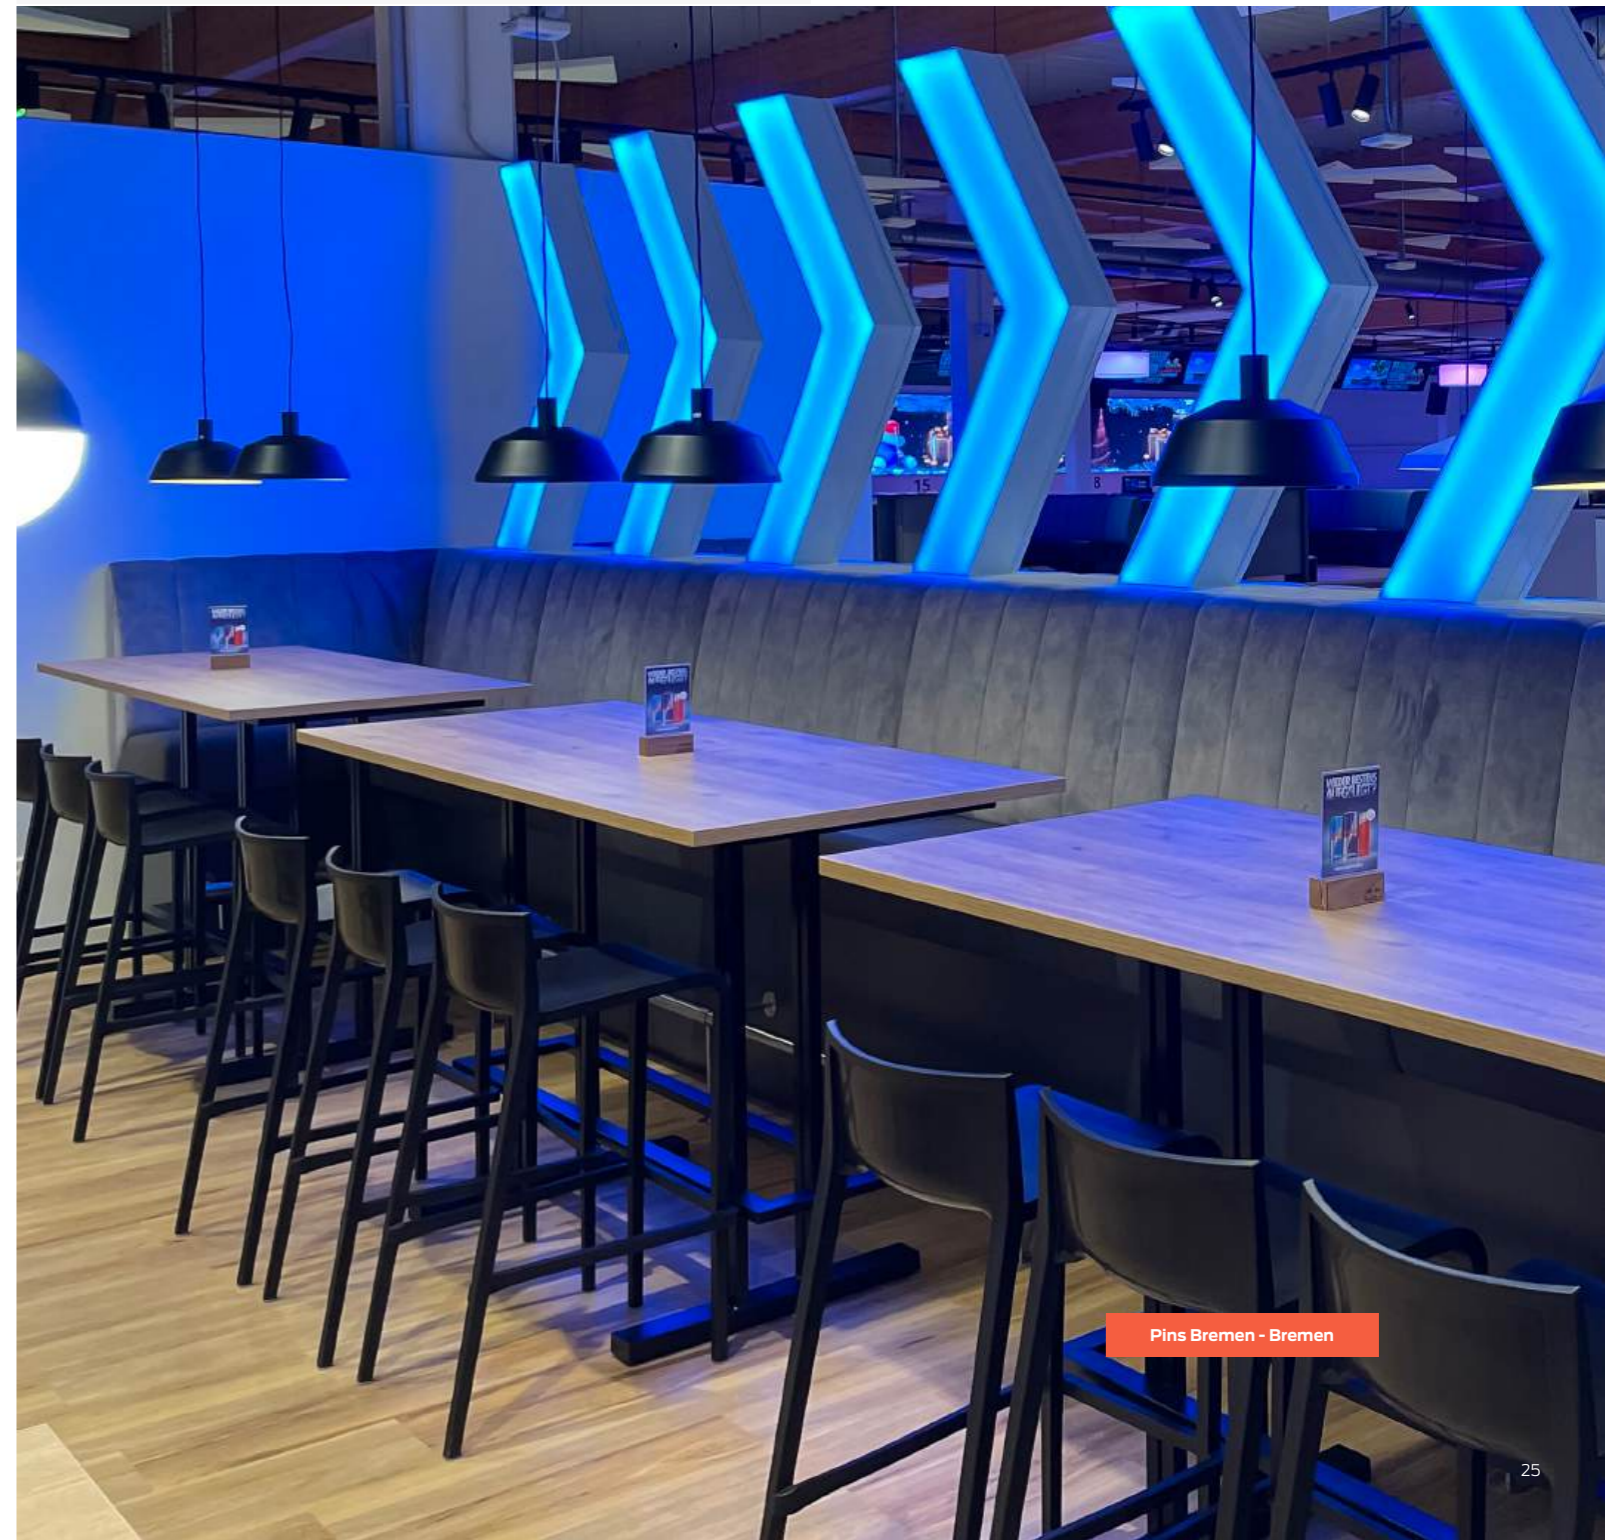

Charging stations

Charge your device effortlessly and stay connected at all times. Choose from four different modules to seamlessly integrate into a table or tabletop like the Aro, offering both wireless charging and plug-in options. Guests can benefit from charging via USB or USB-C, ensuring convenience and compatibility for all devices. Enhance the guest experience in your bowling centre, restaurant, bar or lobby.

Pins Bremen - Bremen