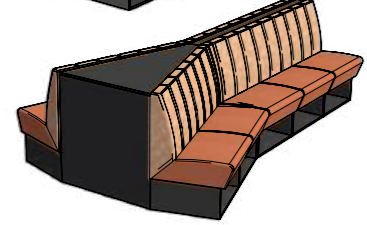

Pins Bremen - Bremen

ARO SERIES

The modular Aro series sofas come in various sizes and styles, ranging from 3 to 5-seat straight designs to corner sofas, ensuring optimal space utilization in your bowling area. Optional features include a charging station with USB-A and/or C ports, along with dedicated compartments for extra shoes and balls, making it the ultimate choice for your interior.

Aro Angle

Aro Angle - 3 seat

Aro Angle - 4 seat

Aro Angle - 5 seat

Aro Straight

Aro Straight - 3 seat

Aro Straight - 4 seat

Aro Straight - 5 seat

Aro The "Y"

Aro The "Y" - 3 seat

Aro The "Y" - 4 seat

Aro The "Y" - 5 seat

Aro The "Y" - Closed

Aro The "Y" - Open

Charging stations

Charge your device effortlessly and stay connected at all times. Choose from four different modules to seamlessly integrate into a table or tabletop like the Aro, offering both wireless charging and plug-in options. Guests can benefit from charging via USB or USB-C, ensuring convenience and compatibility for all devices. Enhance the guest experience in your bowling centre, restaurant, bar or lobby.