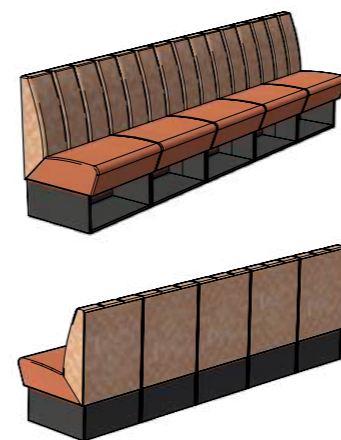

Pins Bremen - Bremen

ARO SERIES

The modular Aro series sofas come in various sizes and styles, ranging from 3 to 5-seat straight designs to corner sofas, ensuring optimal space utilization in your bowling area. Optional features include a charging station with USB-A and/or C ports, along with dedicated compartments for extra shoes and balls, making it the ultimate choice for your interior.

Aro Angle

Aro Angle - 3 seat

Aro Angle - 4 seat

Aro Angle - 5 seat

Aro Straight

Aro Straight - 3 seat

Aro Straight - 4 seat

Aro Straight - 5 seat

Aro The "Y"

Aro The "Y" - 3 seat

Aro The "Y" - 4 seat

Aro The "Y" - 5 seat

Aro The "Y" - Closed

Aro The "Y" - Open

Charging stations

Charge your device effortlessly and stay connected at all times. Choose from four different modules to seamlessly integrate into a table or tabletop like the Aro, offering both wireless charging and plug-in options. Guests can benefit from charging via USB or USB-C, ensuring convenience and compatibility for all devices. Enhance the guest experience in your bowling centre, restaurant, bar or lobby.